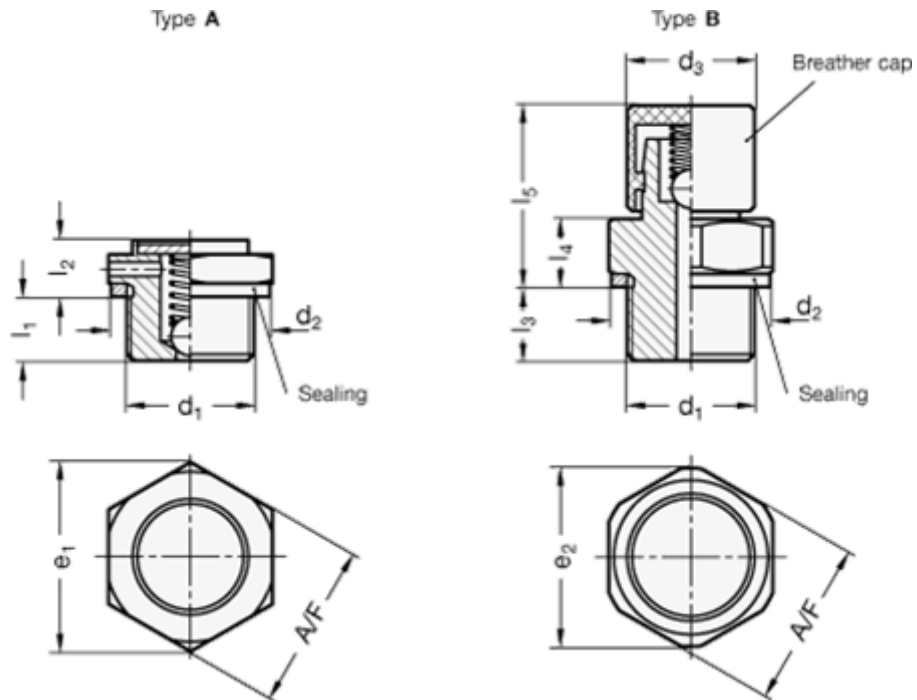

# Data Sheet

Article number: 20883G14160AMS  
 Description: E+G Udluftningsfilter - G 1/4"

## Measures

	= -	l2	= 6
	= -	l3	= 7.5
A/F	= 17	l4	= 7.5
Air passage l/min.	= -	l5	= 19
d2	= 20	Opening pressure in mbar = Min. 160 - Max. 240. mbar	
d3	= 13	Thread d1 = G 1/4"	
e	= 18.5		
l1	= 6.5		